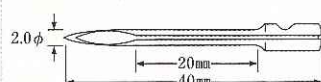

● LONG NEEDLE