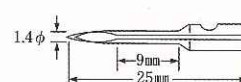

NEW

Non-slip rubber

Slip-preventing rubber attached to sides of the gun avoids slipping and dropping of the gun from inclined surfaces.

OPTION : Sub guide

Attachment of an optional sub-guide allows the disposal of runner bars to be made in a backward direction, rather than in a downward direction as in an ordinary gun.

(For exclusive use with genuine Japan Bano' k pins)

Sub guide

Main guide

Exclusive spare needles for the Bano'k 503 series (needles are packed 3 per package)

● STANDARD NEEDLE

● LONG NEEDLE

● FINE NEEDLE

● LONG FINE NEEDLE