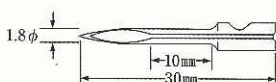

● STANDARD NEEDLE