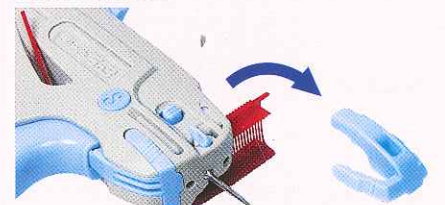

NEW!!

Bano'te 503 SERIES

The New 503 series: advanced and reinvented to be user-friendly

NEW

Stabilized pin feeding action

Stable pin feeding action promises operator comfort, allowing smooth continuous tagging of up to 100 pins.

NEW

New Design and Color

An excellently-designed, compact body ensuring high usability. A full lineup of four models to choose from according to your purpose of use. Each model now available in a brand-new coloring.

NEW

Non-slip rubber

Slip-preventing rubber attached to sides of the gun avoids slipping and dropping of the gun from inclined surfaces.

OPTION : Sub guide

Attachment of an optional sub-guide allows the disposal of runner bars to be made in a backward direction, rather than in a downward direction as in an ordinary gun.

(For exclusive use with genuine Japan Bano' k pins)

Sub guide

Main guide

Exclusive spare needles for the Bano'k 503 series (needles are packed 3 per package)

● STANDARD NEEDLE

● LONG NEEDLE

● FINE NEEDLE

● LONG FINE NEEDLE