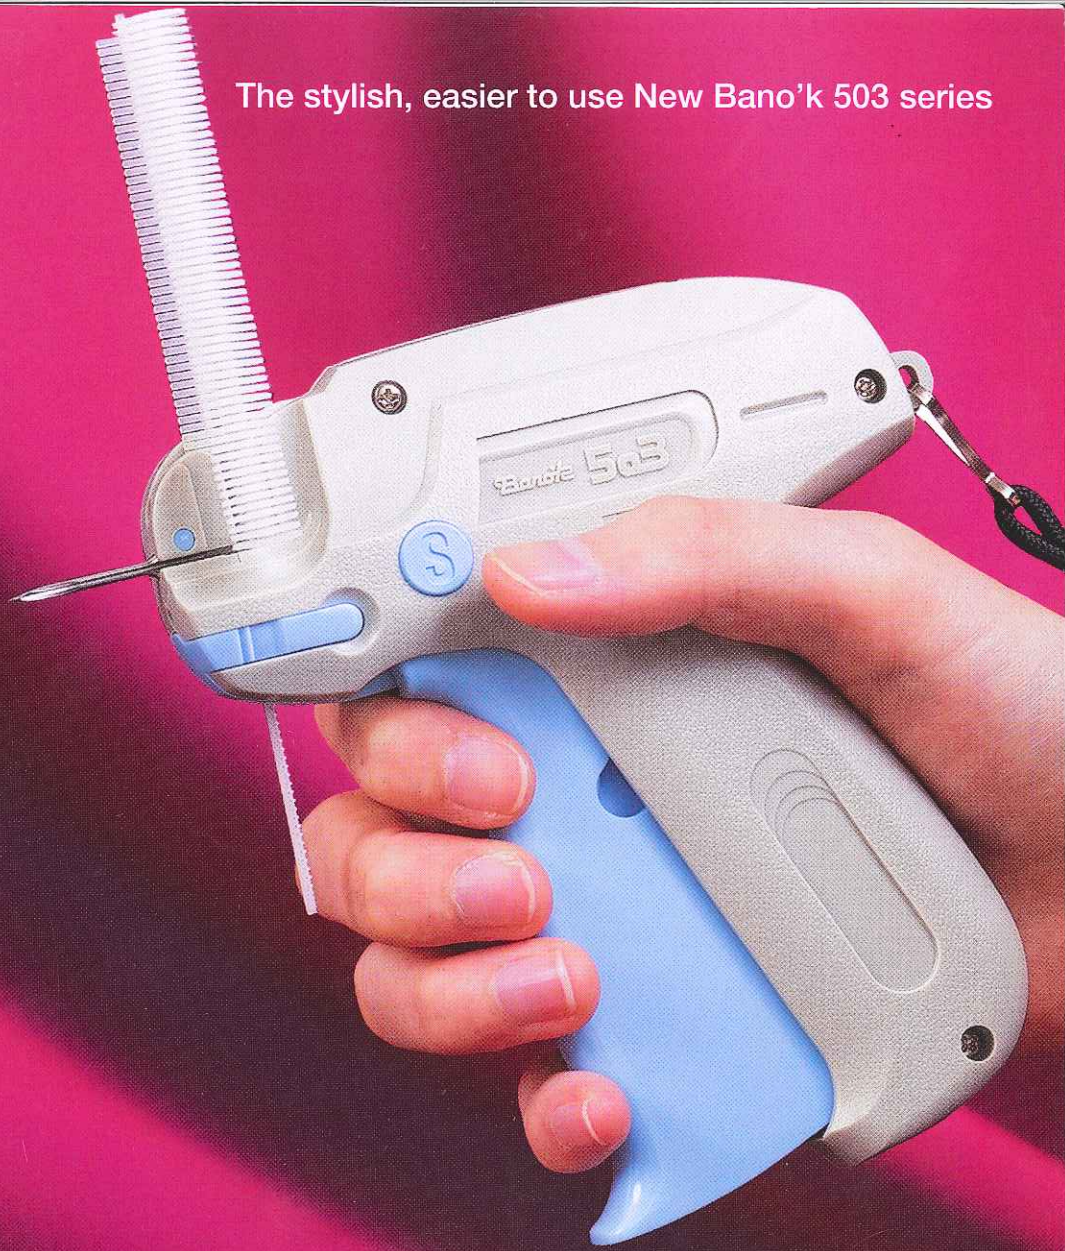

Bano'k

503

SERIES

The stylish, easier to use New Bano'k 503 series

BANO'K ALWAYS
PROVIDES INNOVATIVE
ATTACHING SYSTEM

FREE PITCH GUN ! FOR TAGGING AND LABELING

A 4 model lineup, promising to suit all purposes

NEW!!

Bano'te 503 SERIES

The New 503 series: advanced and reinvented to be user-friendly

NEW

Stabilized pin feeding action

Stable pin feeding action promises operator comfort, allowing smooth continuous tagging of up to 100 pins.

NEW

New Design and Color

An excellently-designed, compact body ensuring high usability. A full lineup of four models to choose from according to your purpose of use. Each model now available in a brand-new coloring.

NEW

Non-slip rubber

Slip-preventing rubber attached to sides of the gun avoids slipping and dropping of the gun from inclined surfaces.

OPTION : Sub guide

Attachment of an optional sub-guide allows the disposal of runner bars to be made in a backward direction, rather than in a downward direction as in an ordinary gun.